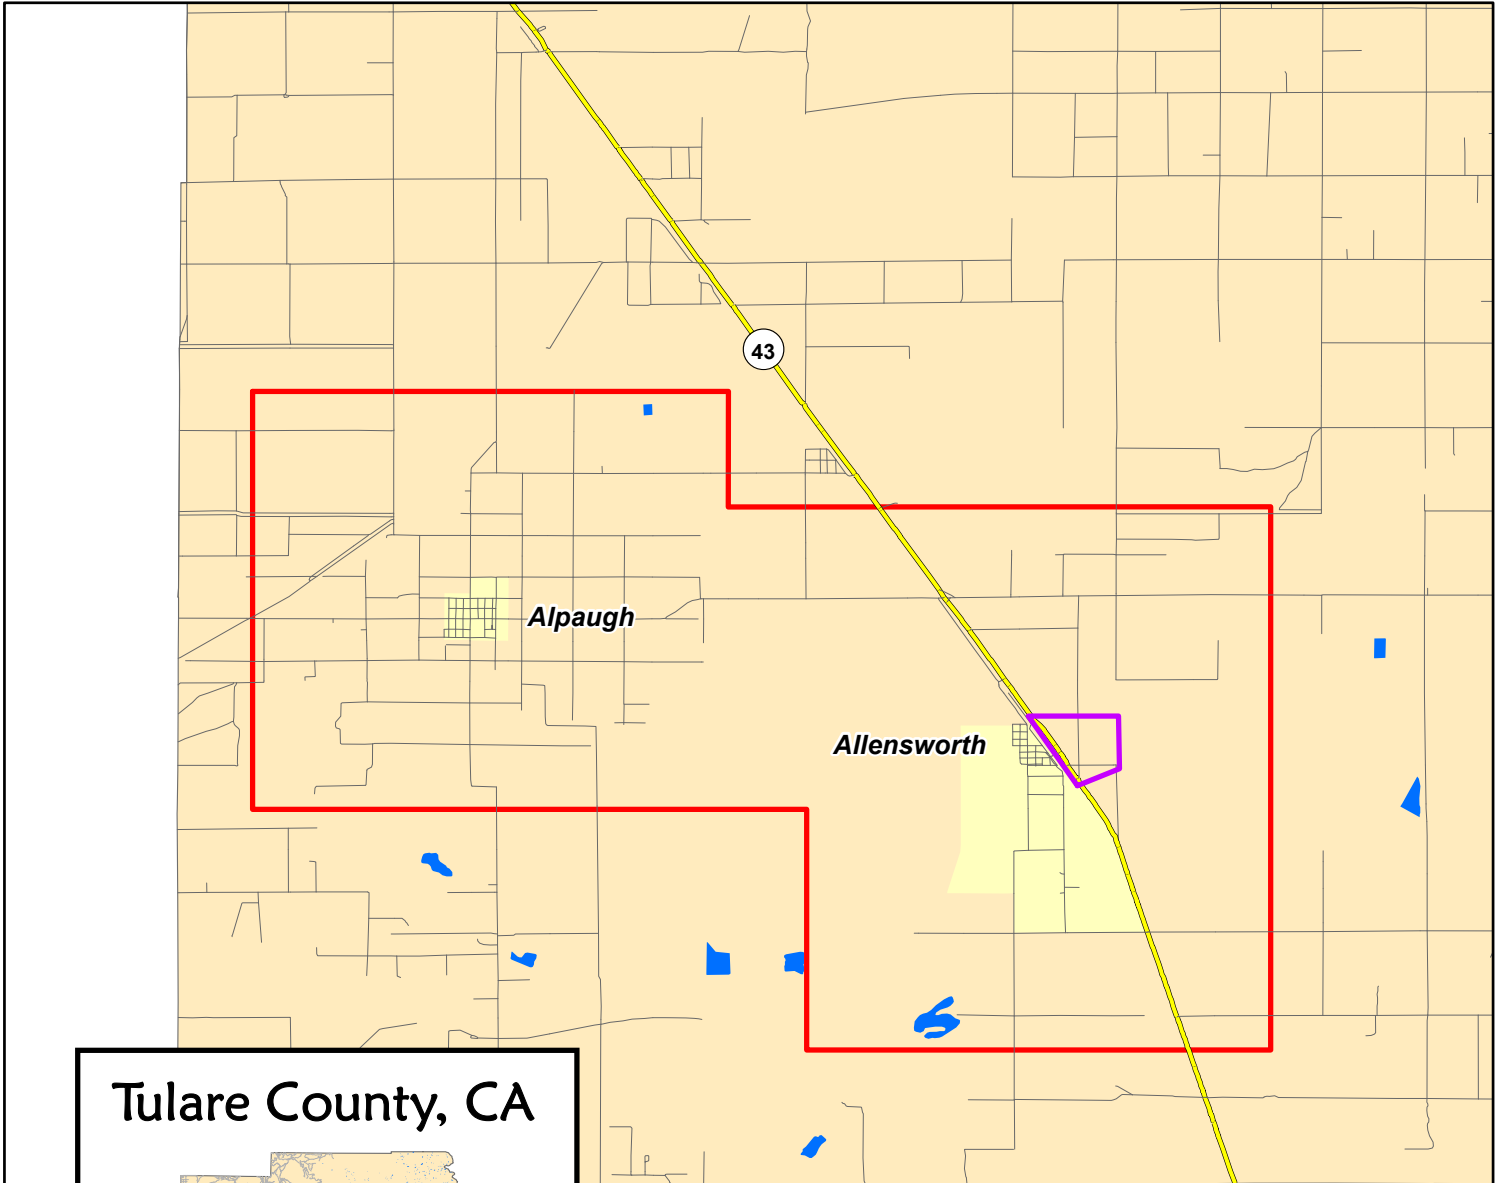

Tulare County, CA

-  No Spray Area
-  Treatment Area

Proposed Treatment Area - 34,908 acres

Proposed approximately 2 mile radius around the towns of Alpaugh and Allensworth.